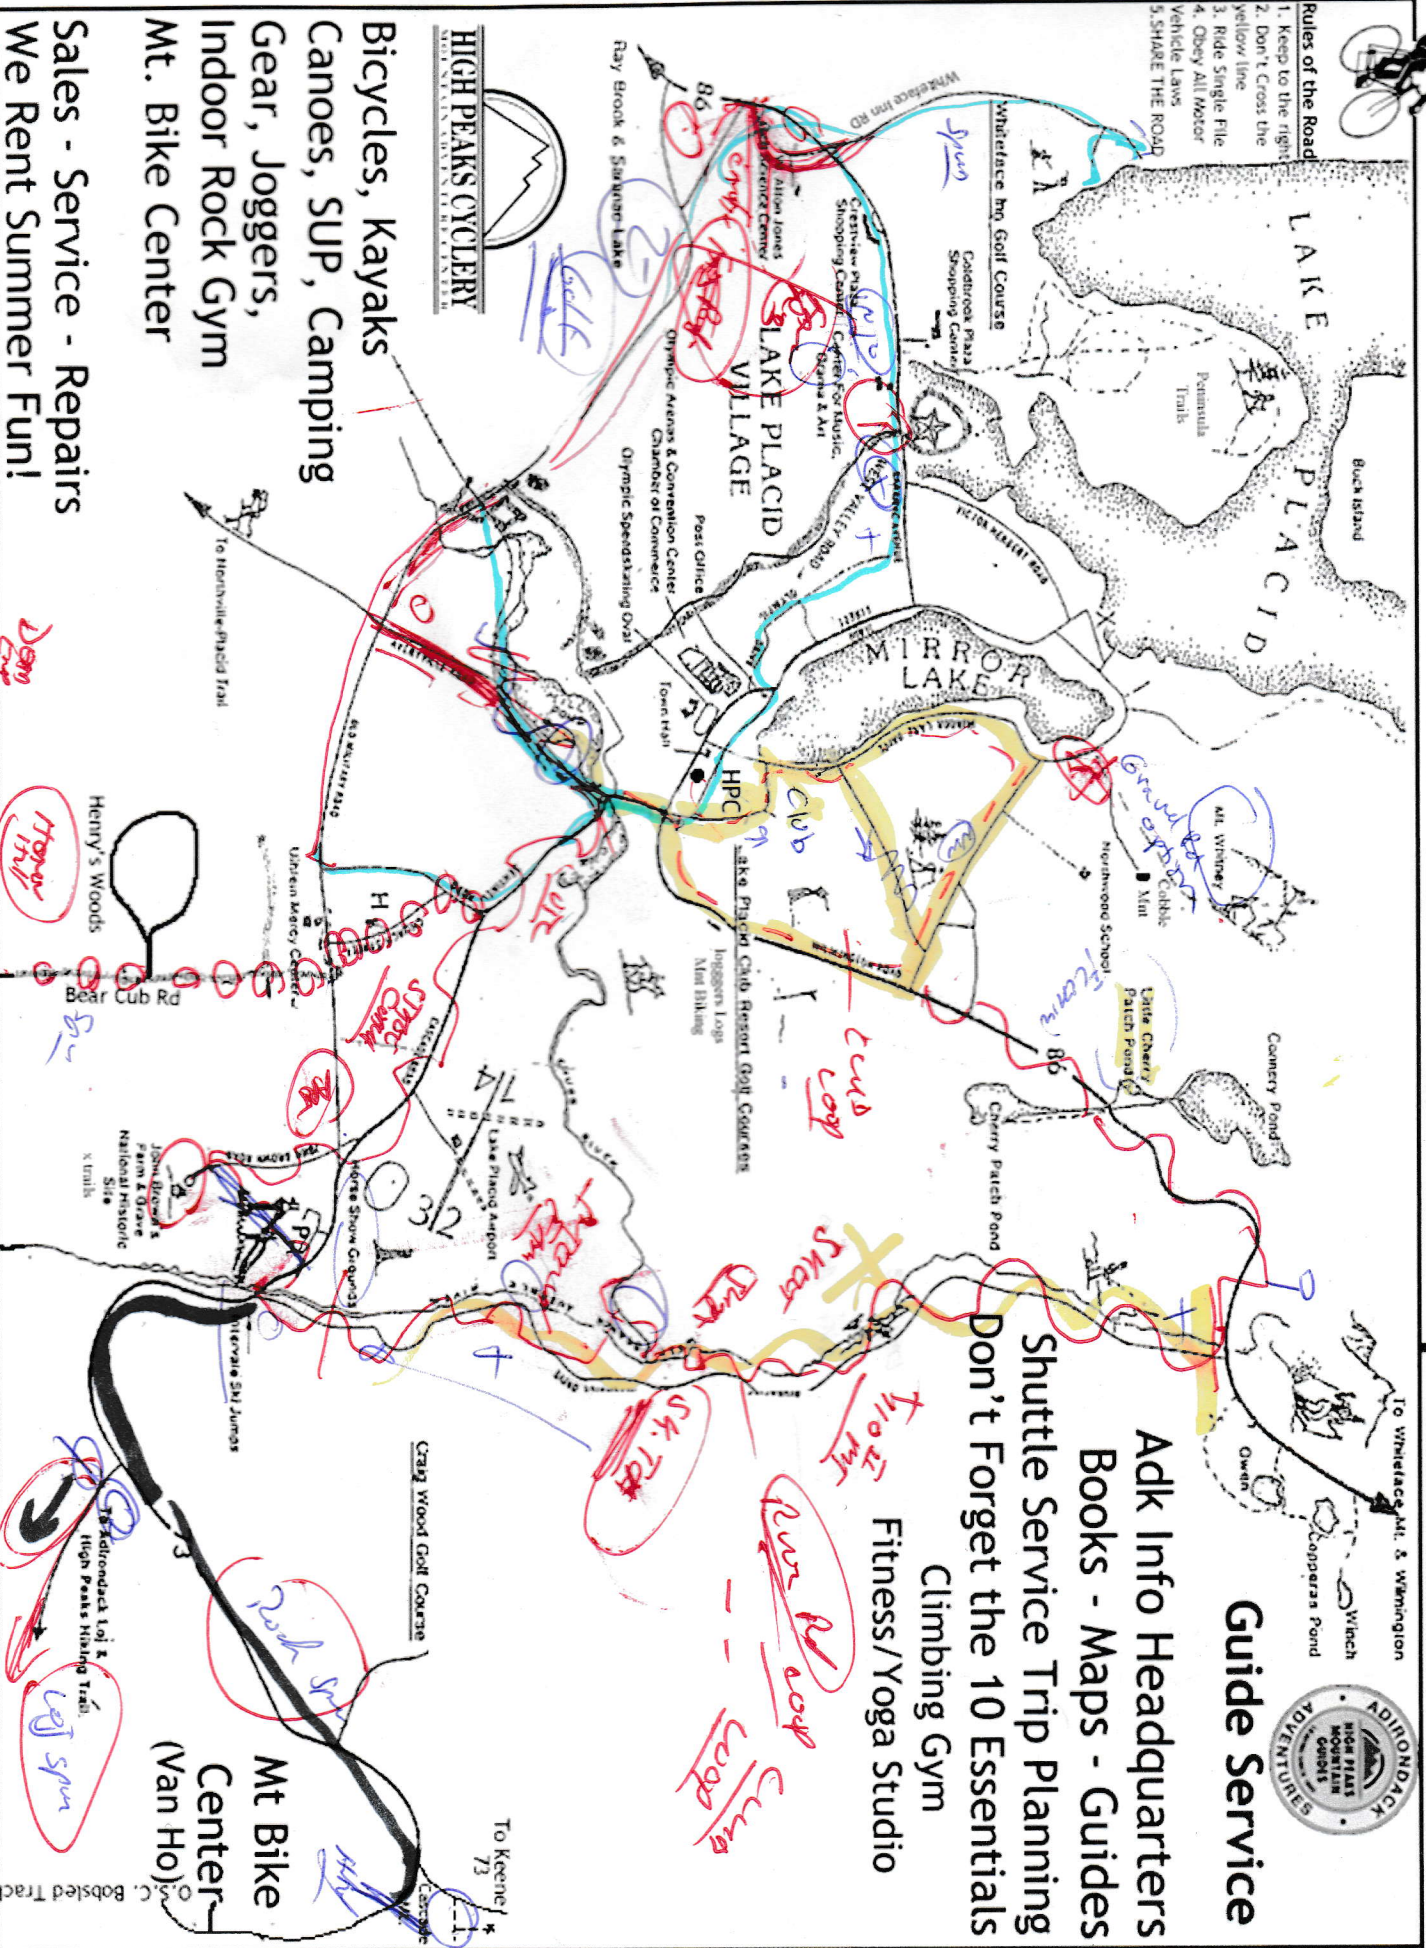

# Lake Placid Area Map

To Flume & Hardy Mt Bike Trails  
downhill Mt Bike Gates

- Rules of the Road**
1. Keep to the right
  2. Don't Cross the yellow line
  3. Ride Single File
  4. Obey All Motor Vehicle Laws
  5. SHARE THE ROAD

## Guide Service

**Adk Info Headquarters**  
**Books - Maps - Guides**  
**Shuttle Service Trip Planning**  
**Don't Forget the 10 Essentials**  
**Climbing Gym**  
**Fitness/Yoga Studio**

**Bicycles, Kayaks**  
**Canoes, SUP, Camping**  
**Gear, Joggers,**  
**Indoor Rock Gym**  
**Mt. Bike Center**